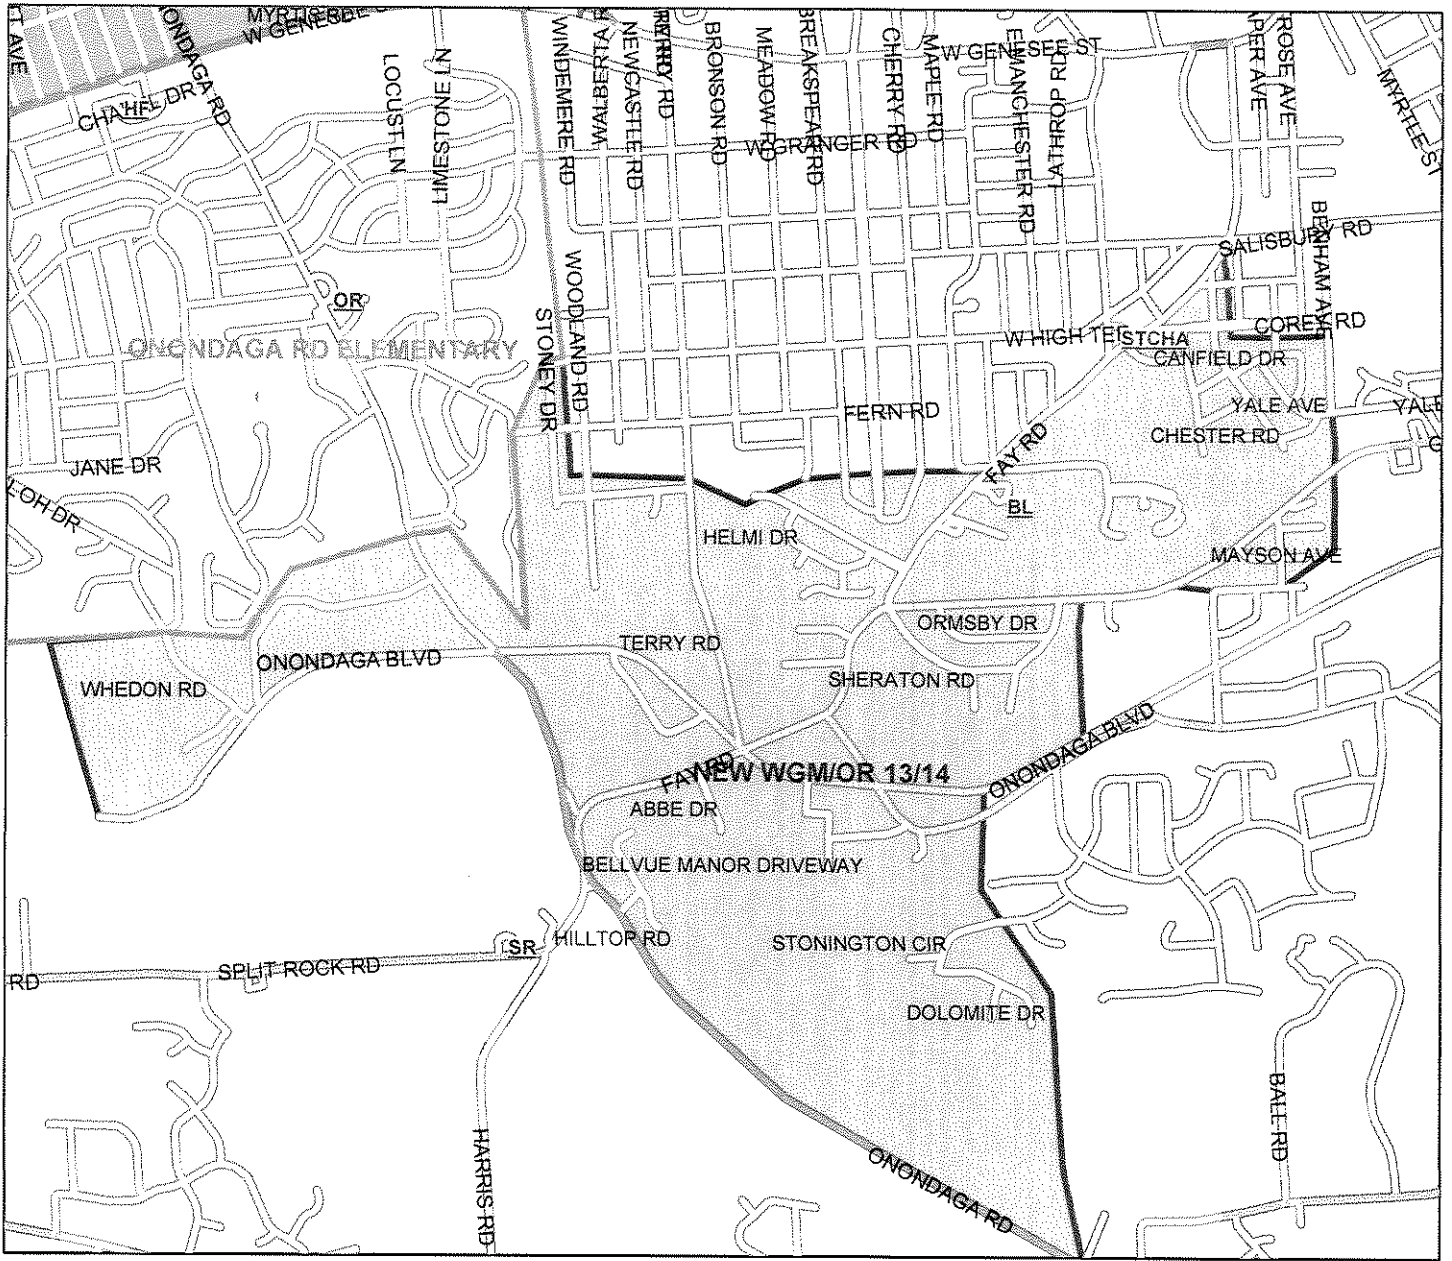

West Genesee Central School District District Map

West Genesee Central School District District Map

West Genesee Central School District District Map